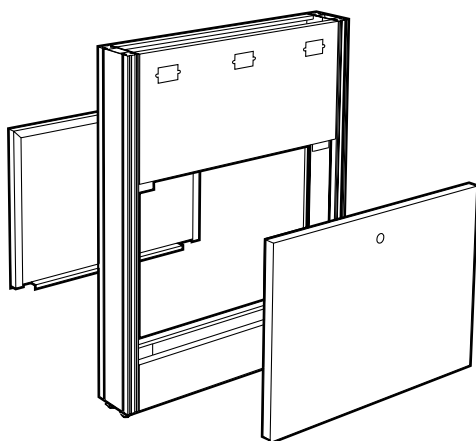

6" Partition Modules

Specifications:

Service Riser Partition Modules are 47" high, with Upper Carrier, 84" high. Both are 12" deep and in lengths shown.

Modules are available with or without Access Panels. Order without when used with floor mounted base cabinets.

24" and 30" long modules have two single-gang electric box cutouts, all other sizes have three.

Each module is furnished with hardware for attaching adjacent modules.

Ceiling Support and Module Ledge must be ordered separately.

6" Deep Service Riser Partition Module with Electric Cutouts – 47" High

Length	with Access Panels	without Access Panels
24"	F08M4724-E0	F08-4724-E0
30"	F08M4730-E0	F08-4730-E0
36"	F08M4736-E0	F08-4736-E0
42"	F08M4742-E0	F08-4742-E0
48"	F08M4748-E0 *	F08-4748-E0
54"	F08M4754-E0 *	F08-4754-E0
60"	F08M4760-E0 *	F08-4760-E0
66"	F08M4766-E0 *	F08-4766-E0
72"	F08M4772-E0 *	F08-4772-E0

* Modules 48" long and over are provided with two half-length Access Panels.