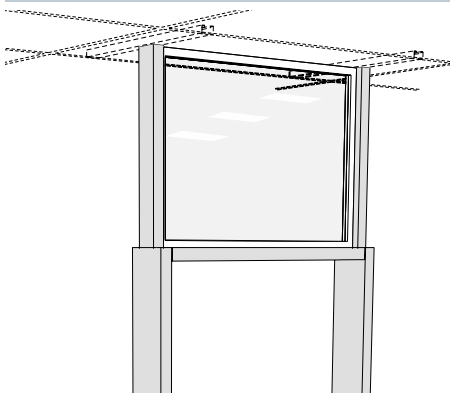

6" Deep Partition Module Glass Ceiling Partition

Length	12" High	18" High	24" High	30" High
24"	F49G1224-00	F49G1824-00	F49G2424-00	F49G3024-00
30"	F49G1230-00	F49G1830-00	F49G2430-00	F49G3030-00
36"	F49G1236-00	F49G1836-00	F49G2436-00	F49G3036-00
42"	F49G1242-00	F49G1842-00	F49G2442-00	F49G3042-00
48"	F49G1248-00	F49G1848-00	F49G2448-00	F49G3048-00
54"	F49G1254-00	F49G1854-00	F49G2454-00	F49G3054-00
60"	F49G1260-00	F49G1860-00	F49G2460-00	F49G3060-00
66"	F49G1266-00	F49G1866-00	F49G2466-00	F49G3066-00
72"	F49G1272-00	F49G1872-00	F49G2472-00	F49G3072-00