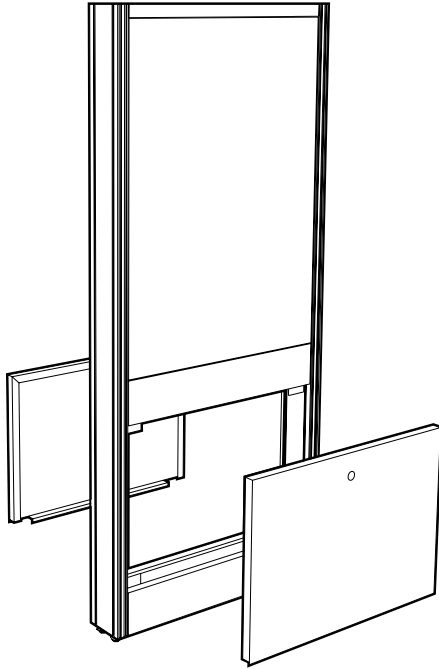

6" Partition Modules

Specifications:

Partition Modules with Paneled Upper Carrier are the same as standard Partition Modules; except, they are furnished with easy to remove panels to close off the area between the upper carrier uprights. They may be used as a service drop, to hide piping or tubing, or as a room divider.

When ordered with electric cutouts, 24" and 30" long modules have two single-gang electric box cutouts, all other sizes have three.

Each module furnished with hardware for attaching adjacent modules.

**Ceiling Support must be ordered separately.
Module Ledge is not required.**

6" Deep Standard Partition Module with Paneled Upper Carrier – 84" High