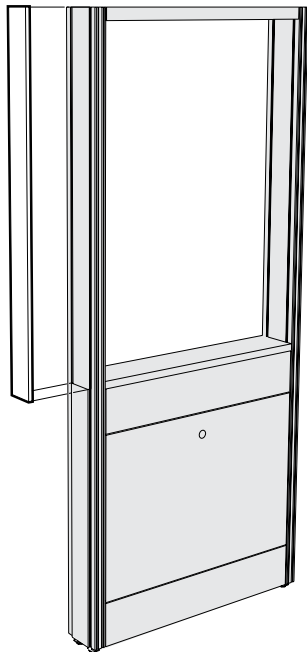

Height	Upper Filler
38"	F00M0638-00
48"	F00M0648-00