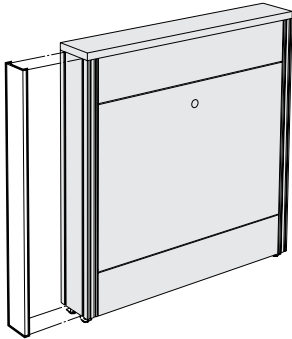

6" Partition Module End Filler

Specifications:

Partition Module End Fillers are designed to close off the end of Partition Modules to offer a more finished appearance. A single filler is used to finish Standard Partition Modules. Two fillers are used to finish Partition Modules with Paneled Upper Carriers.

Partition Module End Fillers are provided with all required installation hardware.

6" Deep Partition Module End Fillers

Height	Lower Filler
35"	F00M0636-00
45"	F00M0646-00