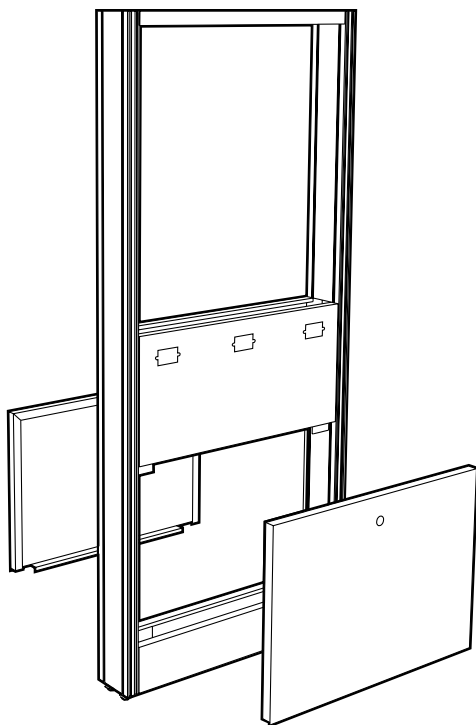

6" Deep Service Riser Partition Module with Electric Cutouts & Upper Carrier – 84" High

Length	with Access Panels	without Access Panels
24"	F38M4724-E0	F38-4724-E0
30"	F38M4730-E0	F38-4730-E0
36"	F38M4736-E0	F38-4736-E0
42"	F38M4742-E0	F38-4742-E0
48"	F38M4748-E0 *	F38-4748-E0
54"	F38M4754-E0 *	F38-4754-E0
60"	F38M4760-E0 *	F38-4760-E0
66"	F38M4766-E0 *	F38-4766-E0
72"	F38M4772-E0 *	F38-4772-E0

* Modules 48" long and over are provided with two half-length Access Panels.