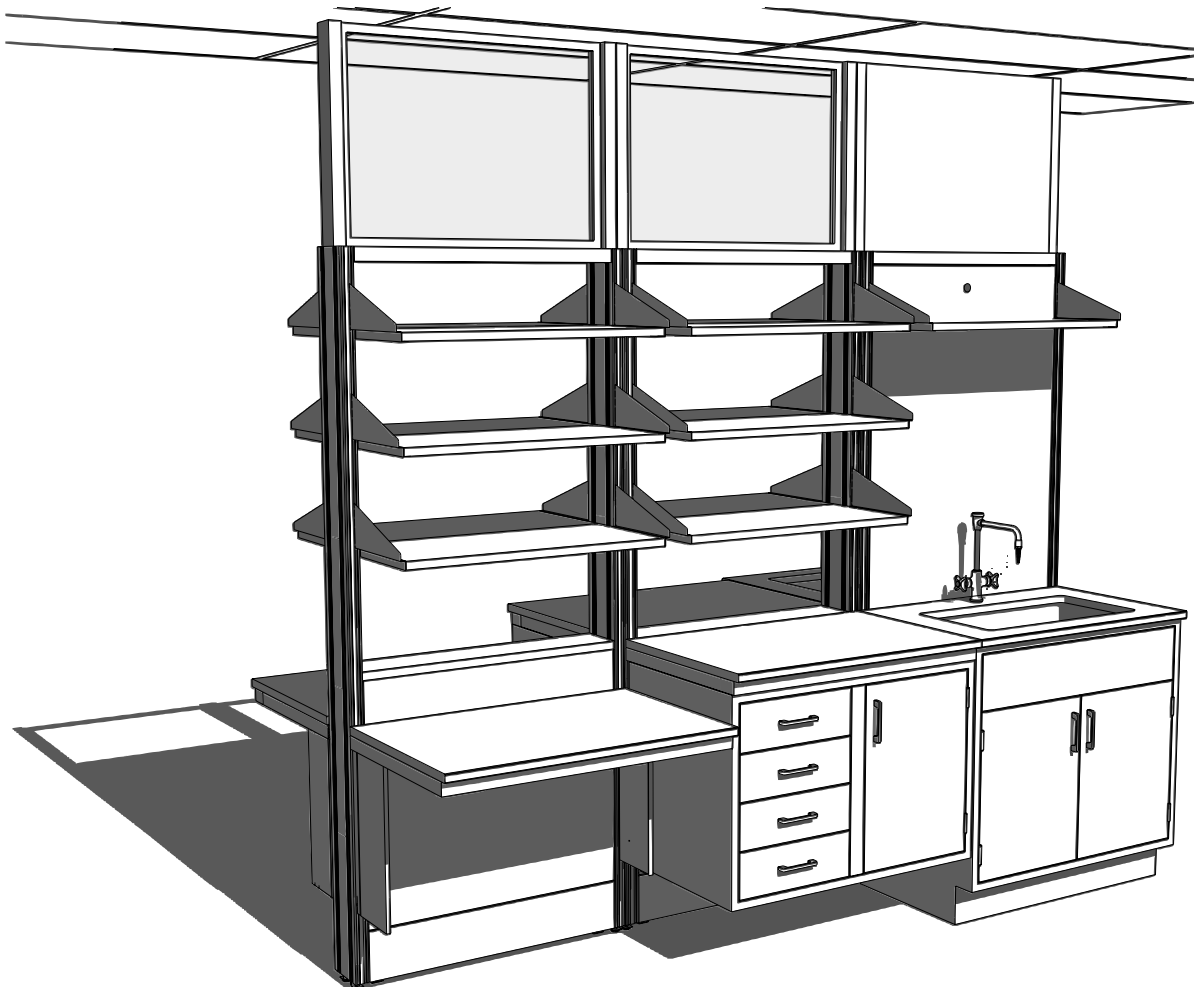

6" Partition Modules

Features:

- 6" Partition Modules can be used as Island Modules, or as a Partition System
- 6" Partition Modules provide support for a wide combination of accessories, including:
  - adjustable worksurface frames
  - adjustable tables
  - hanging cabinetry — upper and lower
  - floor mounted cabinetry
  - adjustable shelving
  - lighting
  - electrical and plumbing raceway
  - service drops
  - tack boards and marker boards
- 6" Partition Modules provide 3½" of service space and are built to receive standard pipe hangers for ease of installing service piping and electrical conduit.
- System design allows shelving to be suspended both above and below the worksurface.
- Easy and positive structural alignment and attachment to adjacent modules.
- Available with easy to remove access panels. May be ordered without access panels for use with floor mounted base cabinets.

SEFA 10 | Class 5 – Configuration 2 – Category 2