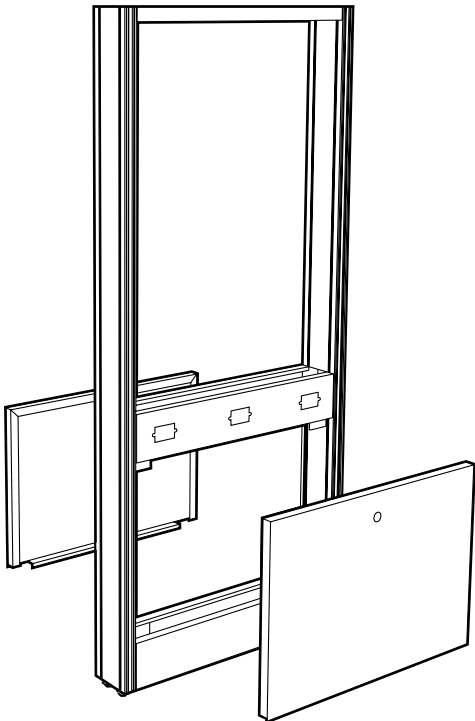

6" Deep Standard Partition Module with Electric Cutouts & Upper Carrier – 84" High

Length	with Access Panels	without Access Panels
24"	F38M3724-E0	F38-3724-E0
30"	F38M3730-E0	F38-3730-E0
36"	F38M3736-E0	F38-3736-E0
42"	F38M3742-E0	F38-3742-E0
48"	F38M3748-E0 *	F38-3748-E0
54"	F38M3754-E0 *	F38-3754-E0
60"	F38M3760-E0 *	F38-3760-E0
66"	F38M3766-E0 *	F38-3766-E0
72"	F38M3772-E0 *	F38-3772-E0

* Modules 48" long and over are provided with two half-length Access Panels.