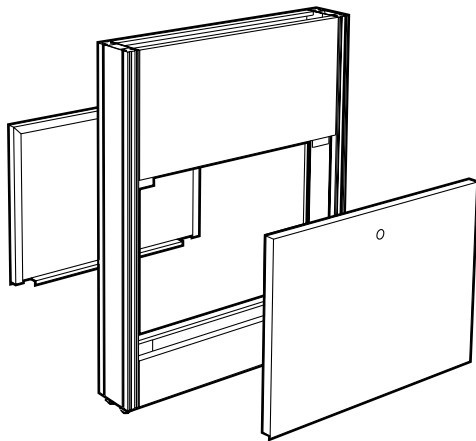

# 6" Partition Modules

**Specifications:**

Service Riser Partition Modules are 47" high, with Upper Carrier, 84" high. Both are 6" deep and in lengths shown.

Modules are available with or without Access Panels. Order without when used with floor mounted base cabinets.

Each module is furnished with hardware for attaching adjacent modules.

**Ceiling Support and Module Ledge must be ordered separately.**

**6" Deep Service Riser Partition Module – 47" High**

Length	with Access Panels	without Access Panels
24"	<b>F08M4724-00</b>	<b>F08-4724-00</b>
30"	<b>F08M4730-00</b>	<b>F08-4730-00</b>
36"	<b>F08M4736-00</b>	<b>F08-4736-00</b>
42"	<b>F08M4742-00</b>	<b>F08-4742-00</b>
48"	<b>F08M4748-00 *</b>	<b>F08-4748-00</b>
54"	<b>F08M4754-00 *</b>	<b>F08-4754-00</b>
60"	<b>F08M4760-00 *</b>	<b>F08-4760-00</b>
66"	<b>F08M4766-00 *</b>	<b>F08-4766-00</b>
72"	<b>F08M4772-00 *</b>	<b>F08-4772-00</b>