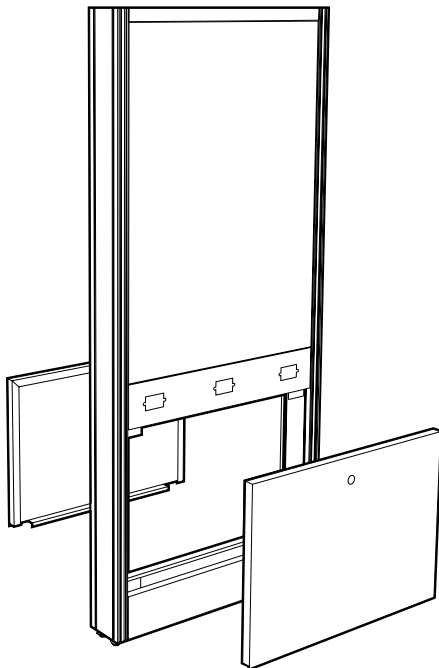

6" Deep Standard Partition Module with Electric Cutouts & Paneled Upper Carrier – 84" High