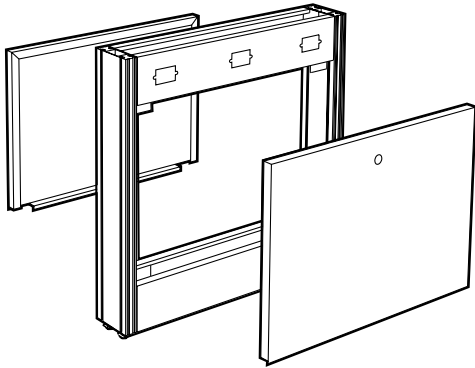

6" Partition Modules

Specifications:

Partition Modules are 37" high, with Upper Carriers, 84" high. Both are 6" deep and available in lengths shown.

Modules are available with or without Access Panels. Order without when used with floor mounted base cabinets.

24" and 30" long modules have two single-gang electric box cutouts, all other sizes have three.

Each module is furnished with hardware for attaching adjacent modules.

Ceiling Support and Module Ledge must be ordered separately.

6" Deep Standard Partition Module with Electric Cutouts – 37" High

Length	with Access Panels	without Access Panels
24"	F08M3724-E0	F08-3724-E0
30"	F08M3730-E0	F08-3730-E0
36"	F08M3736-E0	F08-3736-E0
42"	F08M3742-E0	F08-3742-E0
48"	F08M3748-E0 *	F08-3748-E0
54"	F08M3754-E0 *	F08-3754-E0
60"	F08M3760-E0 *	F08-3760-E0
66"	F08M3766-E0 *	F08-3766-E0
72"	F08M3772-E0 *	F08-3772-E0

* Modules 48" long and over are provided with two half-length Access Panels.