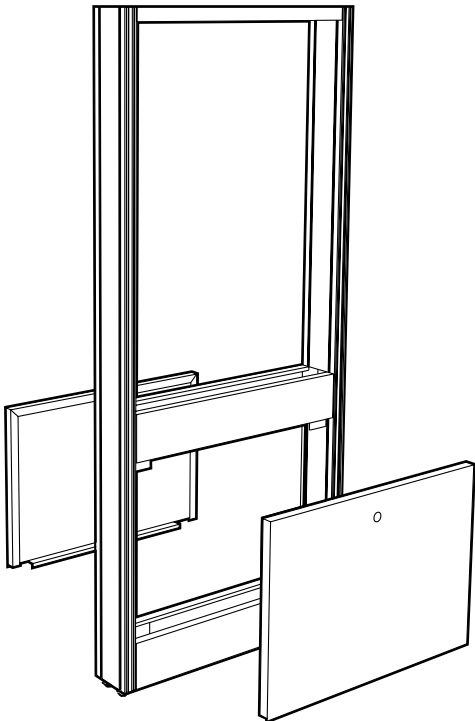

6" Deep Partition Module with Upper Carrier – 84" High

Length	with Access Panels	without Access Panels
24"	F38M3724-00	F38-3724-00
30"	F38M3730-00	F38-3730-00
36"	F38M3736-00	F38-3736-00
42"	F38M3742-00	F38-3742-00
48"	F38M3748-00 *	F38-3748-00
54"	F38M3754-00 *	F38-3754-00
60"	F38M3760-00 *	F38-3760-00
66"	F38M3766-00 *	F38-3766-00
72"	F38M3772-00 *	F38-3772-00

* Modules 48" long and over are provided with two half-length Access Panels.