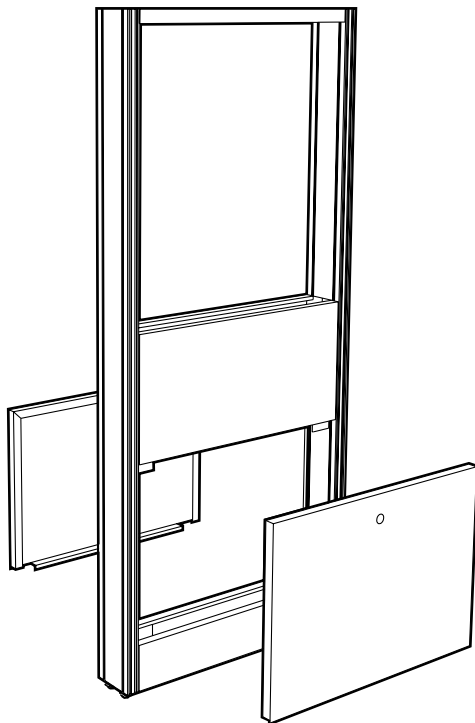

6" Deep Service Riser Partition Module with Upper Carrier – 84" High

Length	with Access Panels	without Access Panels
24"	F38M4724-00	F38-4724-00
30"	F38M4730-00	F38-4730-00
36"	F38M4736-00	F38-4736-00
42"	F38M4742-00	F38-4742-00
48"	F38M4748-00 *	F38-4748-00
54"	F38M4754-00 *	F38-4754-00
60"	F38M4760-00 *	F38-4760-00
66"	F38M4766-00 *	F38-4766-00
72"	F38M4772-00 *	F38-4772-00

* Modules 48" long and over are provided with two half-length Access Panels.