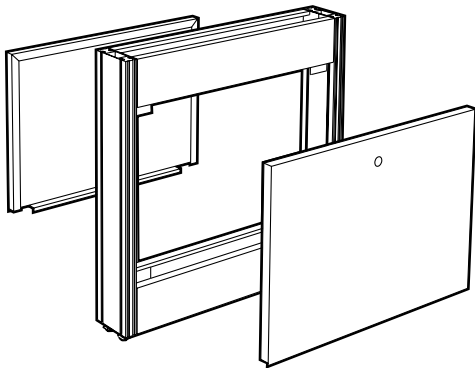

6" Partition Modules

Specifications:

6" Partition Modules are 37" high, with Upper Carriers, 84" high. Both are 6" deep and available in lengths shown.

Modules are available with or without Access Panels. Order without when used with floor mounted base cabinets.

Each module is furnished with hardware for attaching adjacent modules.

Ceiling Support and Module Ledge must be ordered separately.

6" Deep Partition Module – 37" High

Length	with Access Panels	without Access Panels
24"	F08M3724-00	F08-3724-00
30"	F08M3730-00	F08-3730-00
36"	F08M3736-00	F08-3736-00
42"	F08M3742-00	F08-3742-00
48"	F08M3748-00 *	F08-3748-00
54"	F08M3754-00 *	F08-3754-00
60"	F08M3760-00 *	F08-3760-00
66"	F08M3766-00 *	F08-3766-00
72"	F08M3772-00 *	F08-3772-00

* Modules 48" long and over are provided with two half-length Access Panels.