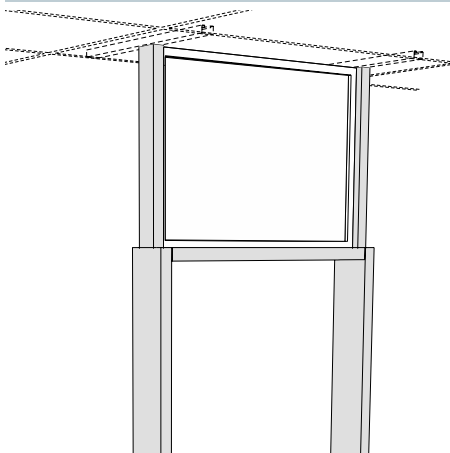

6" Deep Partition Module Solid Ceiling Partition

Length	12" High	18" High	24" High	30" High
24"	F49M1224-00	F49M1824-00	F49M2424-00	F49M3024-00
30"	F49M1230-00	F49M1830-00	F49M2430-00	F49M3030-00
36"	F49M1236-00	F49M1836-00	F49M2436-00	F49M3036-00
42"	F49M1242-00	F49M1842-00	F49M2442-00	F49M3042-00
48"	F49M1248-00	F49M1848-00	F49M2448-00	F49M3048-00
54"	F49M1254-00	F49M1854-00	F49M2454-00	F49M3054-00
60"	F49M1260-00	F49M1860-00	F49M2460-00	F49M3060-00
66"	F49M1266-00	F49M1866-00	F49M2466-00	F49M3066-00
72"	F49M1272-00	F49M1872-00	F49M2472-00	F49M3072-00